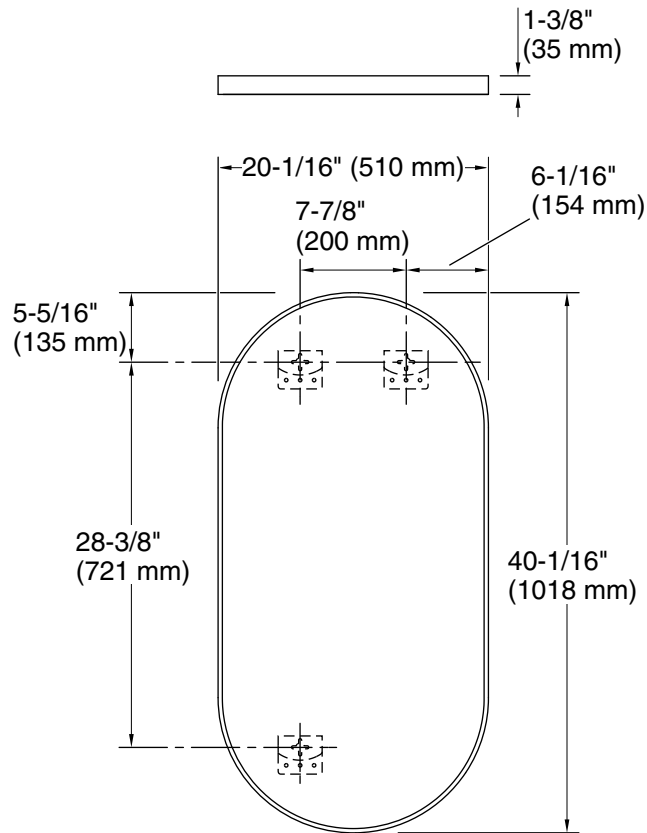

Features

- Clean and timeless design allows for use in any interior space
- Mounts vertically or horizontally depending on the look you want to create
- KOHLER logo delicately etched on lower mirror face
- Frame maintains a durable, long-lasting finish
- Finishes coordinate with KOHLER® faucet and lighting products

Technical Information

All product dimensions are nominal.

Mirror type: Wall-mount